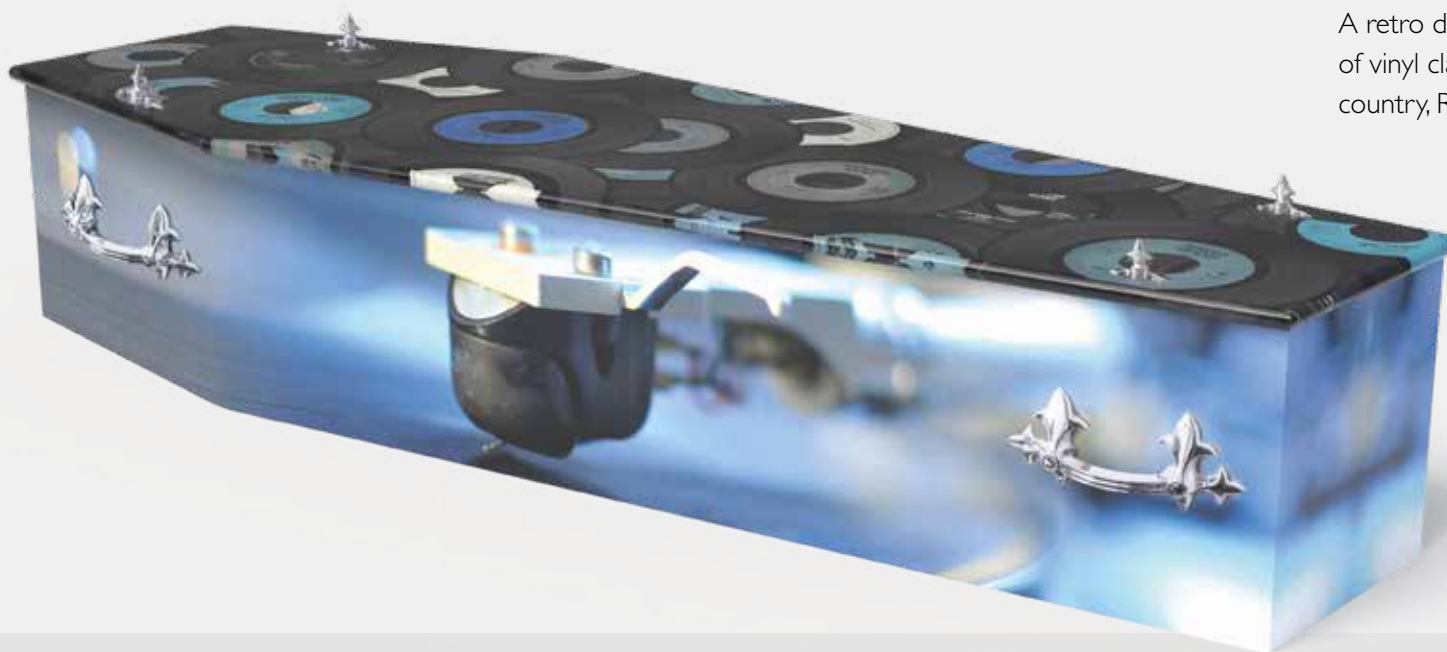

**FOR THE RECORD**

A retro delight for lovers of vinyl classics, whether country, R&B, rock or pop

**GUITAR HERO**

Six string magic and melody, show stealing solo or rhythmic refrain

A unique range of professionally designed full product image wraps, applied by hand