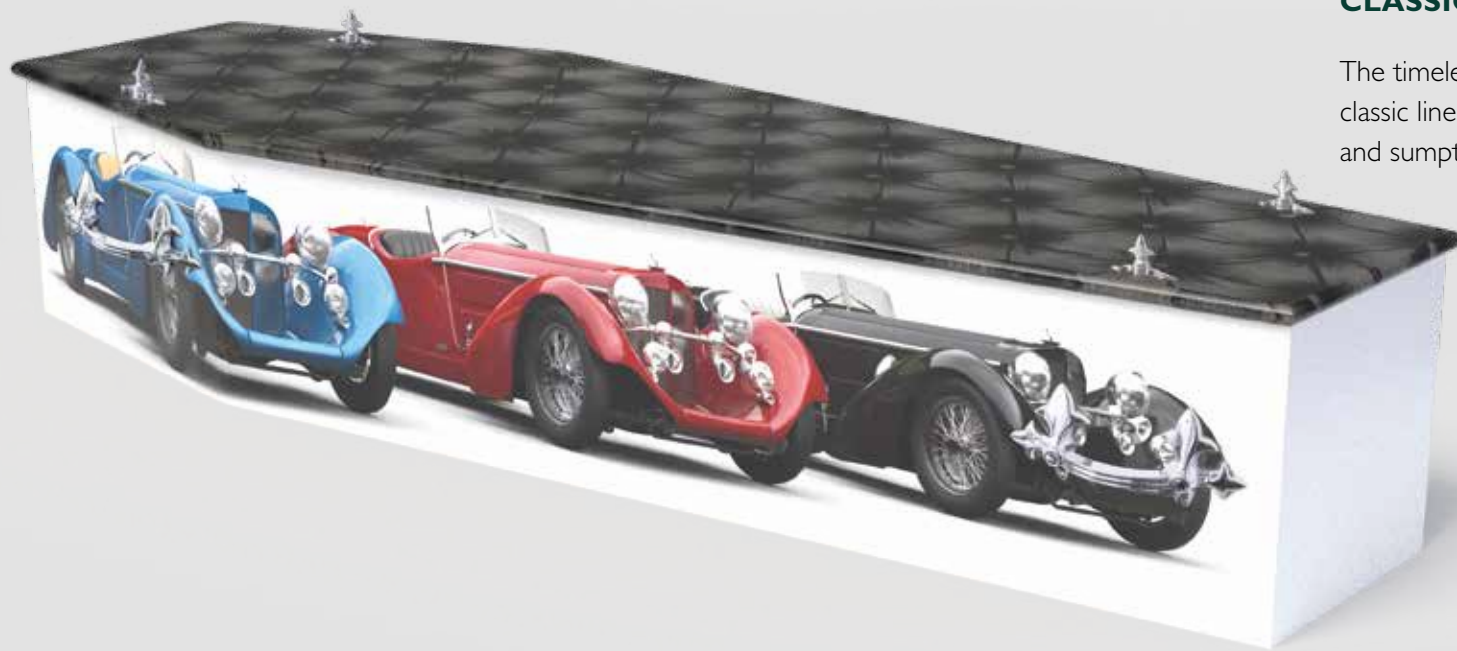

CLASSIC CARS

The timeless appeal of classic lines, beautiful design and sumptuous materials

A portfolio of themes to reflect the identity and passions of a loved one