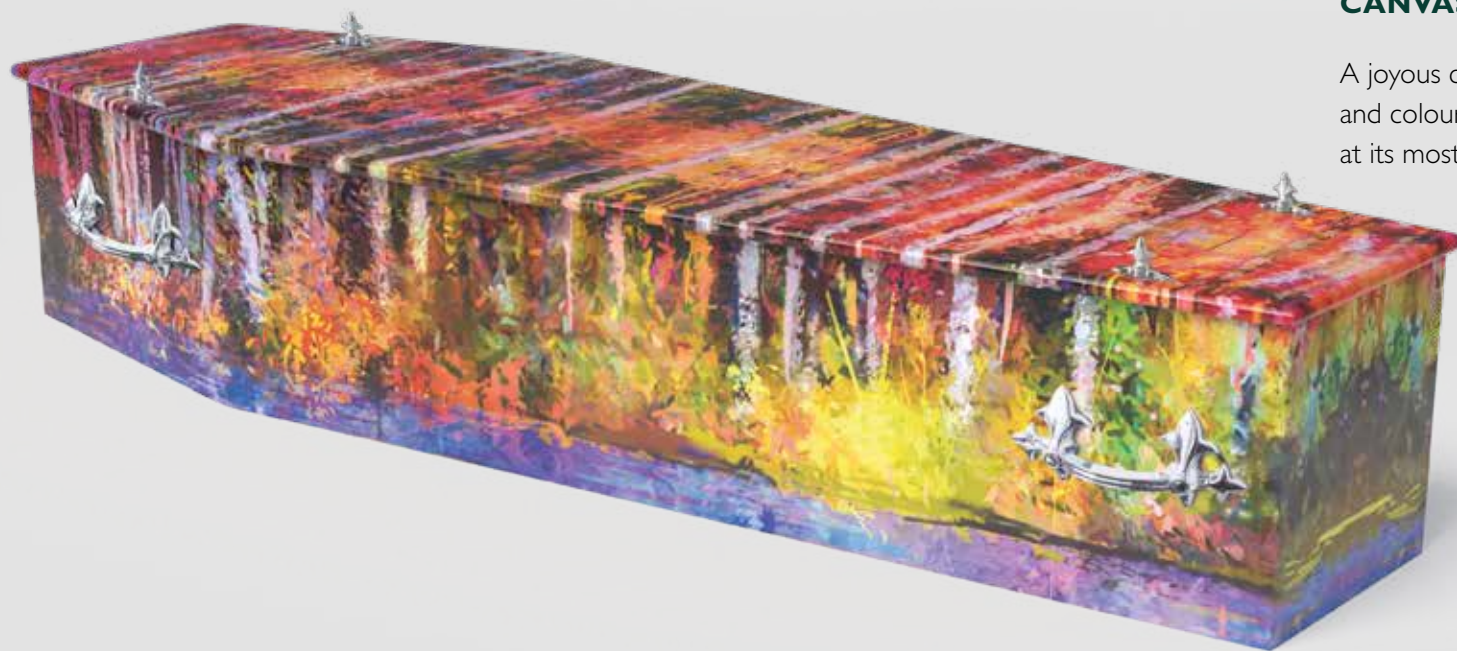

CANVAS

A joyous celebration of light and colour showing nature at its most vibrant

A portfolio of themes to reflect the identity and passions of a loved one